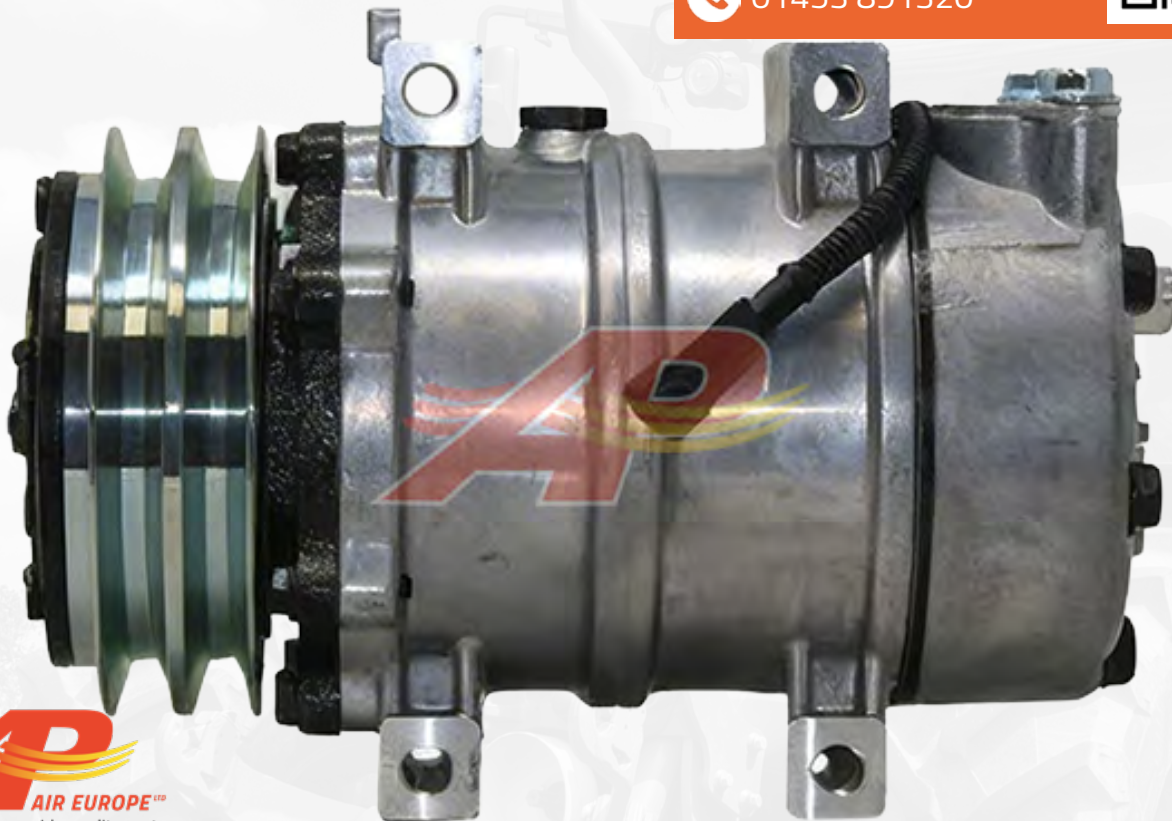

NEW PRODUCT INTRODUCTION

PART NAME: COMPRESSOR

VOLVO

REPLACES VOE11006431, VOE11104890, VOE11707281*

FITS VOLVO WHEELED LOADER L50D

■ **PART NUMBER: 10-2055A**

**LOG-IN TO THE WEBSITE
FOR YOUR PRICING**

www.apairltd.com

sales@apairltd.com

01453 891320

AP AIR EUROPE LTD
Conditioned to provide quality parts

*These parts are AP Air Europe Ltd Group parts and are not manufactured by the Original Equipment Manufacturer (OEM). Original Manufacturer's names, part numbers and descriptions are quoted for reference purposes only and are not intended to indicate or suggest that our replacement parts are made by the OEM.