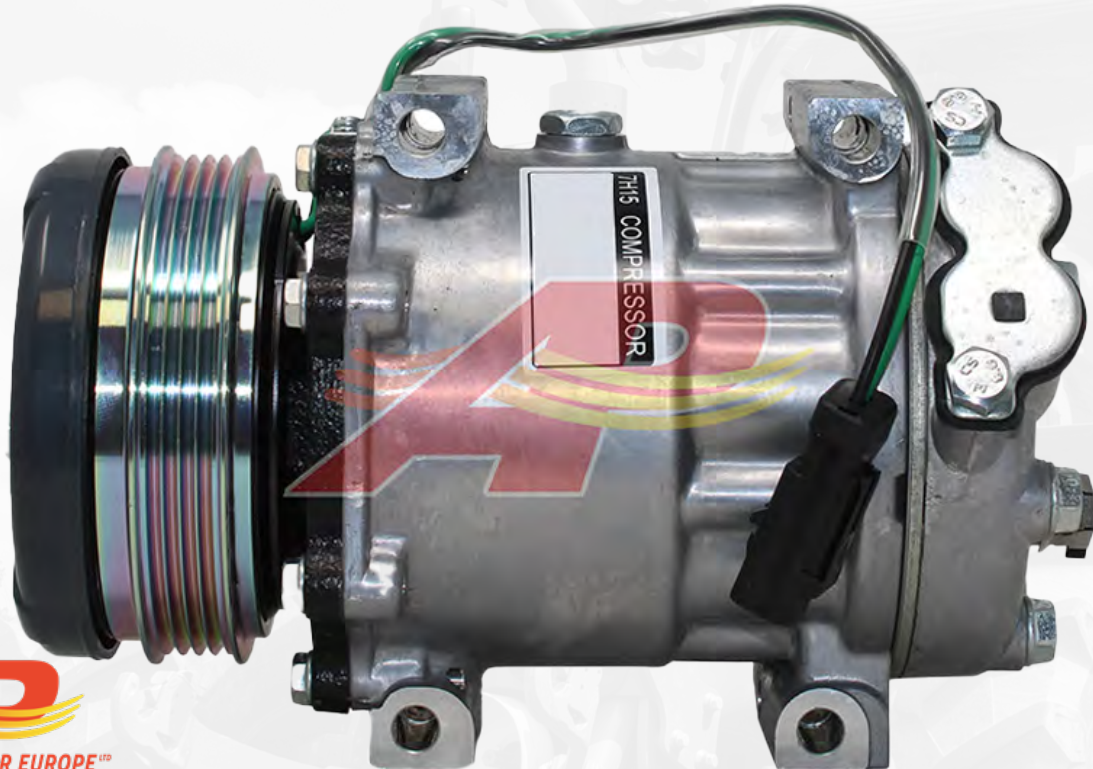

NEW PRODUCT INTRODUCTION

PART NAME: COMPRESSOR
REPLACES 449-5728*

CATERPILLAR

FITS CATERPILLAR EXCAVATOR 312F GC / 313F GC / 313F LGC / 318F L

■ **PART NUMBER: 509-62063**

**LOG-IN TO THE WEBSITE
FOR YOUR PRICING**

www.apairltd.com

sales@apairltd.com

01453 891320

Conditioned to provide quality parts

*These parts are AP Air Europe Ltd Group parts and are not manufactured by the Original Equipment Manufacturer (OEM). Original Manufacturer's names, part numbers and descriptions are quoted for reference purposes only and are not intended to indicate or suggest that our replacement parts are made by the OEM.